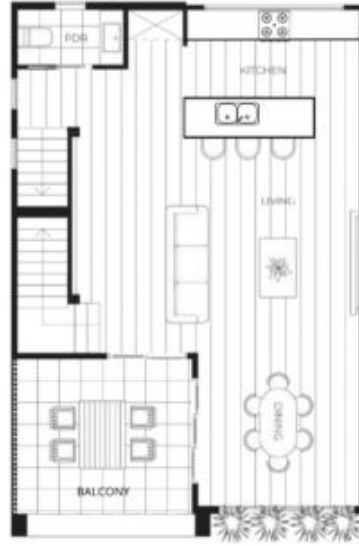

Property Highlights

[For full version visit the website](https://www.bluewaveproperty.com.au)

Chris Pullen
07 5400 2549

GROUND FLOOR

FIRST FLOOR

SECOND FLOOR

TERRACE HOMES.

m ²	INTERNAL (inc. balcony)	EXTERNAL (exclusive use)	TOTAL (approx.)
TERRACE 01	200	49	249
TERRACE 02	201	45	246
TERRACE 03	201	44	245
TERRACE 04	200	74	274
TERRACE 05	196	67	263
TERRACE 06	199	29	228
TERRACE 07	199	29	228
TERRACE 08	199	29	228
TERRACE 09	197	67	264