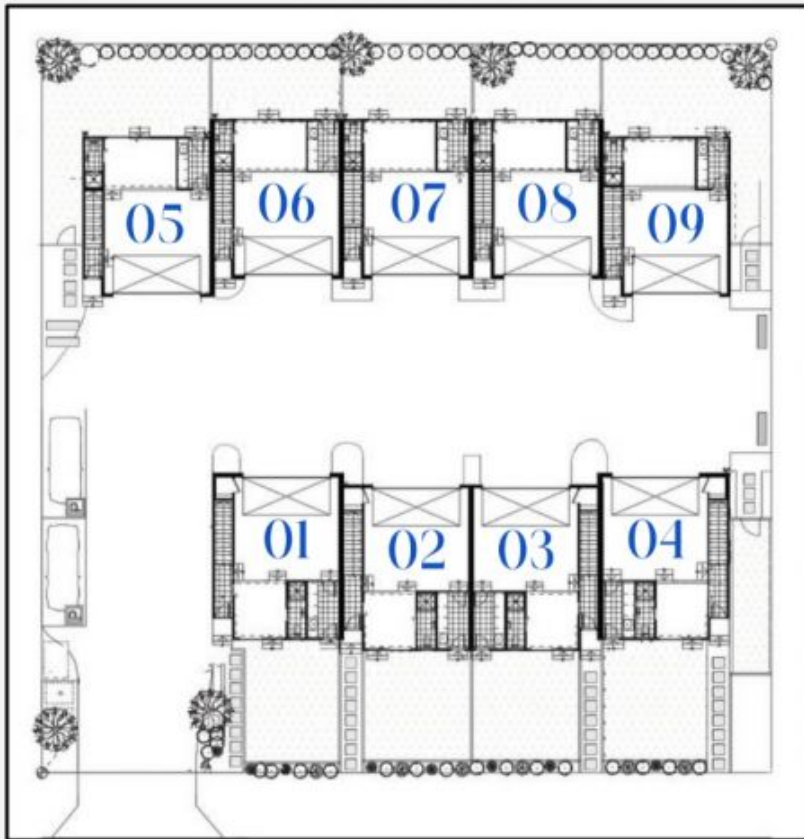

Property Highlights

[For full version visit the website](https://www.bluewaveproperty.com.au)

Chris Pullen
07 5400 2549

GROUND FLOOR

FIRST FLOOR

SECOND FLOOR

TERRACE HOMES.

m ²	INTERNAL (inc. balcony)	EXTERNAL (exclusive use)	TOTAL (approx.)
TERRACE 01	200	49	249
TERRACE 02	201	45	246
TERRACE 03	201	44	245
TERRACE 04	200	74	274
TERRACE 05	196	67	263
TERRACE 06	199	29	228
TERRACE 07	199	29	228
TERRACE 08	199	29	228
TERRACE 09	197	67	264